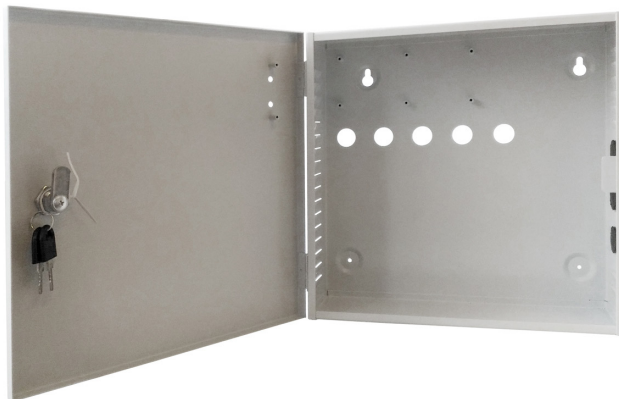

SmartKing™ power supply metal case

CHARACTERISTICS

- Metal power supply case
- 4 fixing holes for easy installation
- Smart design with ventilation holes for safe operation
- Side and back holes for easy cabling
- Pre-mounted mechanical lock
- Includes 2 keys

TECHNICAL SPECIFICATIONS

- Dimensions: 285 x 285 x 90 mm
- Color: gray, powder coated
- Weight: 2,2 kg

ORDER INFORMATION

- PS213851 - SmartKing™ power supply metal case