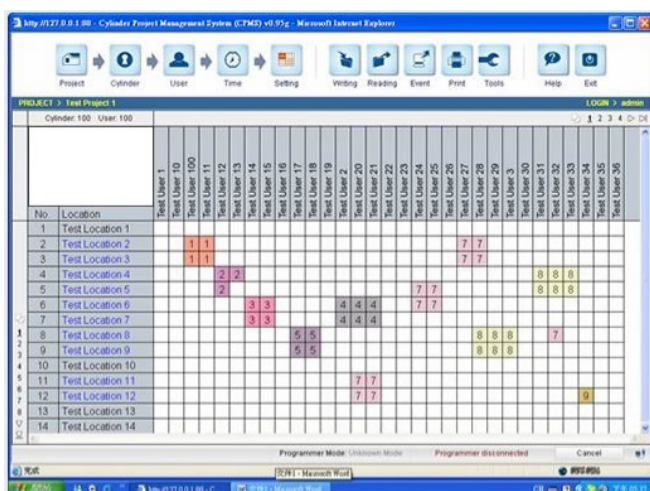

## SmartKing® On Card software with portable programming unit incl. USB-cable up to 300 doors

### CHARACTERISTICS

- Virtual networking system
- Setup by the programmer, updated by user media
- Max door: 300
- Max user: 64,000
- Max door group: 1,500
- Time zone: 200, 12 Intervals each
- Calendar: 128, with holiday options
- Opening mode: 1. Standard / 2. Office Mode / 3. Toggle / 4. Timed Toggle
- Daylight saving time
- Emergency mode
- Audit trail: 1,024 events per device
- Construction mode
- Users and operator report
- Anti-pass back
- Low battery power warning list for wireless locks
- Scheduled database backup, export or import
- User account authorization
- Postgre SQL database

### DESCRIPTION

The SmartKing® On Card software is a complete, convenient and computer based electronic locking system. From small to large locking applications, SmartKing® On Card is capable of controlling and managing a maximum of 64,000 doors and 64,000 users. All commands and information for locks and access rights are stored in user's media which can be updated anytime through any online SmartKing® wall readers. The web based software is fully featured with lock settings, time schedule, user profile management, and issuing cards.

The lost cards can be banned automatically after reissuing user cards. A clear record and monitoring page can help administrators supervise the whole system. The user friendly graphical user interface is multilingual which make it very easy to manage. Thanks to the efficient, simple, secure and portable battery powered SmartKing® USB programmer, locks can be initialised, read or written to.