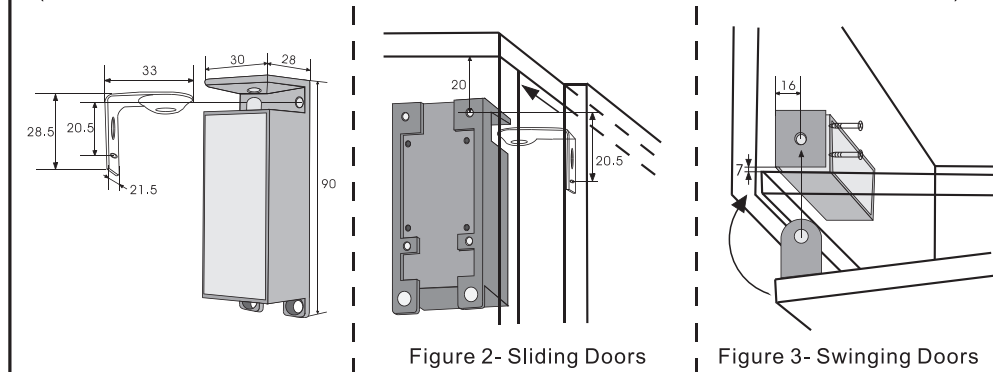

Magnetic Locks Series

Electric Bolt Locks Series

Electric Strikes Series

Mechanical Locks Series

Drawer Locks Series

Brackets Series

Installation Instructions and Wiring Diagram

Fail Safe wiring diagram

Suitable for
•EC-C2000-290B
•EC-C2000-290BL

Fail Secure wiring diagram

Suitable for
•EC-C2000-290
•EC-C2000-290L
•EC-C2000-290S
•EC-C2000-290SL

Without key cylinder installation diagram

(Suitable for EC-C2000-290 / EC-C2000-290L / EC-C2000-290B / EC-C2000-290BL)

With key cylinder installation diagram

(Suitable for EC-C2000-290S / EC-C2000-290SL)