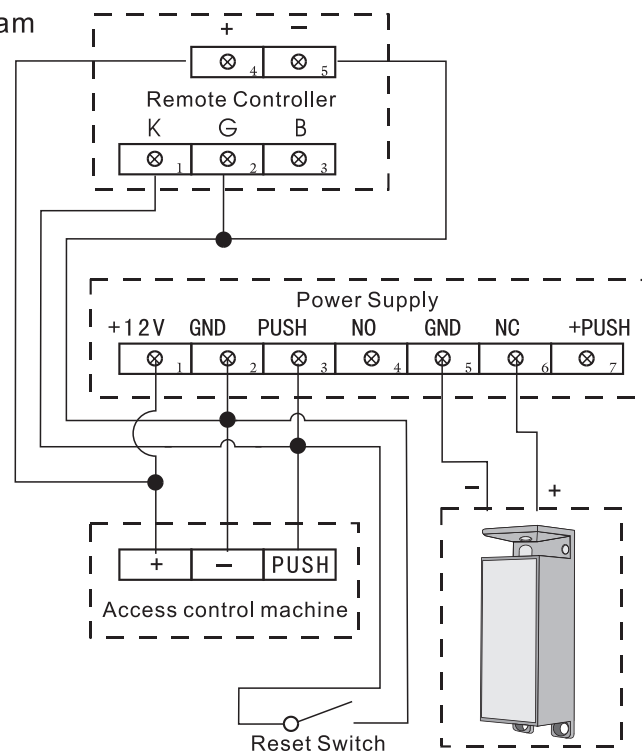

Features

- Opening mode: See the Figure 1-Universal Strike on the right.
- For sliding doors (See Figure 2/4- Sliding Doors, on the next page) or swinging doors (See Figure 3/5- Swinging Doors, on the next page) Non - Handed

Magnetic Locks Series

Electric Bolt Locks Series

Electric Strikes Series

Mechanical Locks Series

Drawer Locks Series

Brackets Series

Installation Instructions and Wiring Diagram

Fail Safe wiring diagram

Suitable for
•EC-C2000-290B
•EC-C2000-290BL

Fail Secure wiring diagram

Suitable for
•EC-C2000-290
•EC-C2000-290L
•EC-C2000-290S
•EC-C2000-290SL

Without key cylinder installation diagram

(Suitable for EC-C2000-290 / EC-C2000-290L / EC-C2000-290B / EC-C2000-290BL)

With key cylinder installation diagram

(Suitable for EC-C2000-290S / EC-C2000-290SL)