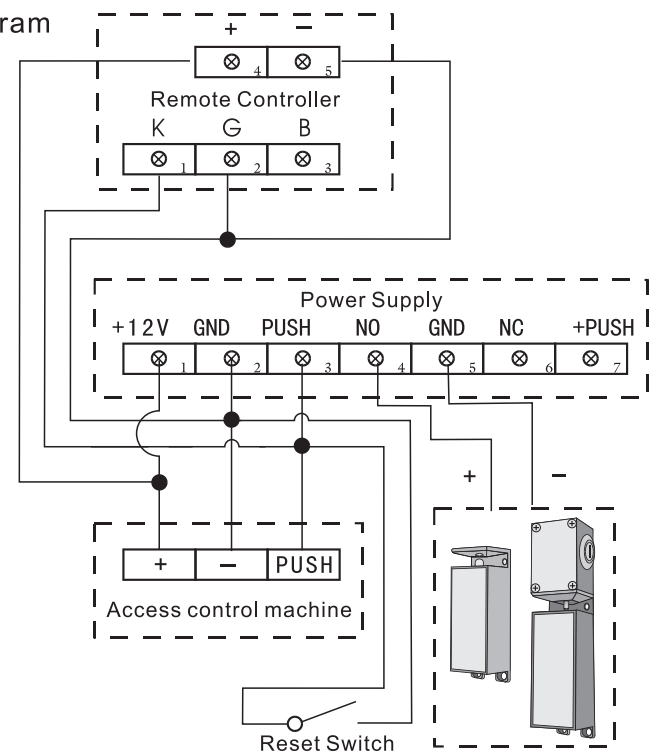

Features

- Opening mode: See the Figure 1-Universal Strike on the right.
- For sliding doors (See Figure 2/4- Sliding Doors, on the next page) or swinging doors (See Figure 3/5- Swinging Doors, on the next page) Non - Handed

Magnetic Locks Series

Electric Bolt Locks Series

Electric Strikes Series

Mechanical Locks Series

Drawer Locks Series

Brackets Series

Installation Instructions and Wiring Diagram

Fail Safe wiring diagram

Suitable for
•EC-C2000-290B
•EC-C2000-290BL

Fail Secure wiring diagram

Suitable for
•EC-C2000-290
•EC-C2000-290L
•EC-C2000-290S
•EC-C2000-290SL

Without key cylinder installation diagram

(Suitable for EC-C2000-290 / EC-C2000-290L / EC-C2000-290B / EC-C2000-290BL)

With key cylinder installation diagram

(Suitable for EC-C2000-290S / EC-C2000-290SL)