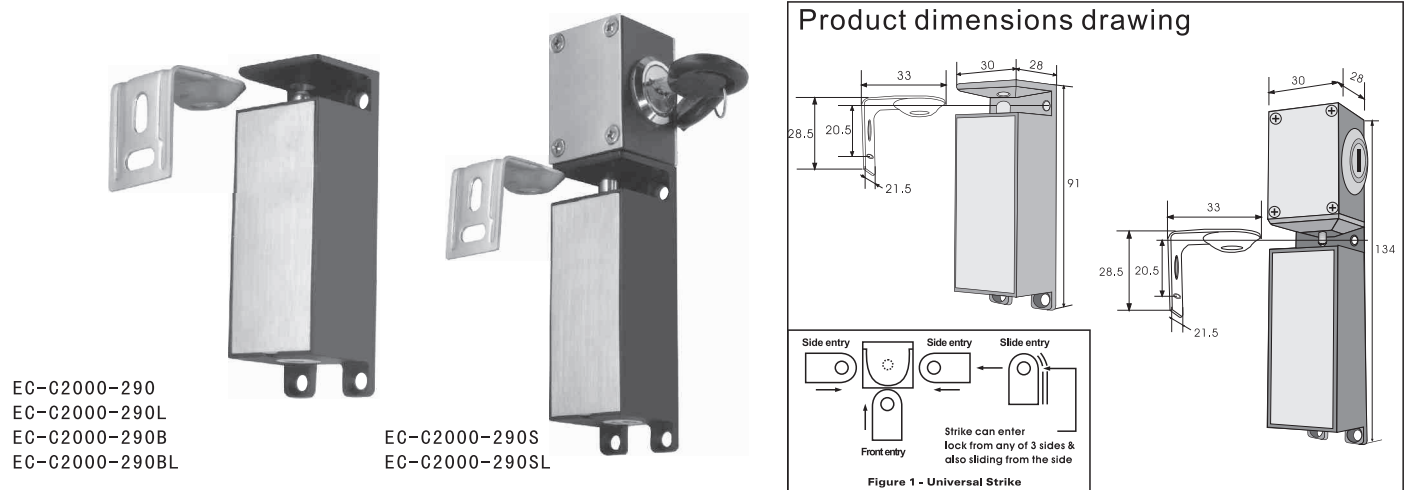

Model No.	Specification (Unit:mm)	Working voltage	Working current	Low current draw	Backset	Holding force	Operation	Lock status signal	Emergency key	Remarks
EC-C2000-290	L91 x W30 x H28	DC12V	300mA	3.6W	6mm	600lbs (300kgs)	Fail Secure, unlocked when energized	NO	NO	DC24V can be customized.
EC-C2000-290L	L91 x W30 x H28						Fail Secure, unlocked when energized	YES	NO	
EC-C2000-290B	L91 x W30 x H28						Fail Safe, locked when energized.	NO	NO	
EC-C2000-290BL	L91 x W30 x H28						Fail Safe, locked when energized.	YES	NO	
EC-C2000-290S	L134 x W30 x H28						Fail Secure, unlocked when energized	NO	YES	
EC-C2000-290SL	L134 x W30 x H28						Fail Secure, unlocked when energized	YES	YES	

Applications

The cabinet lock provides the ability to electronically secure cabinets and drawers including:

- Pharmaceutical Cabinets and Drawers
- Retail Display Cases & Drawers
- Gun Cabinets
- Cash Drawers
- File Cabinets
- Utility Cabinets & Drawers
- Museum Display Cases

Features

- Opening mode: See the Figure 1-Universal Strike on the right.
- For sliding doors (See Figure 2/4- Sliding Doors, on the next page) or swinging doors (See Figure 3/5- Swinging Doors, on the next page) Non - Handed